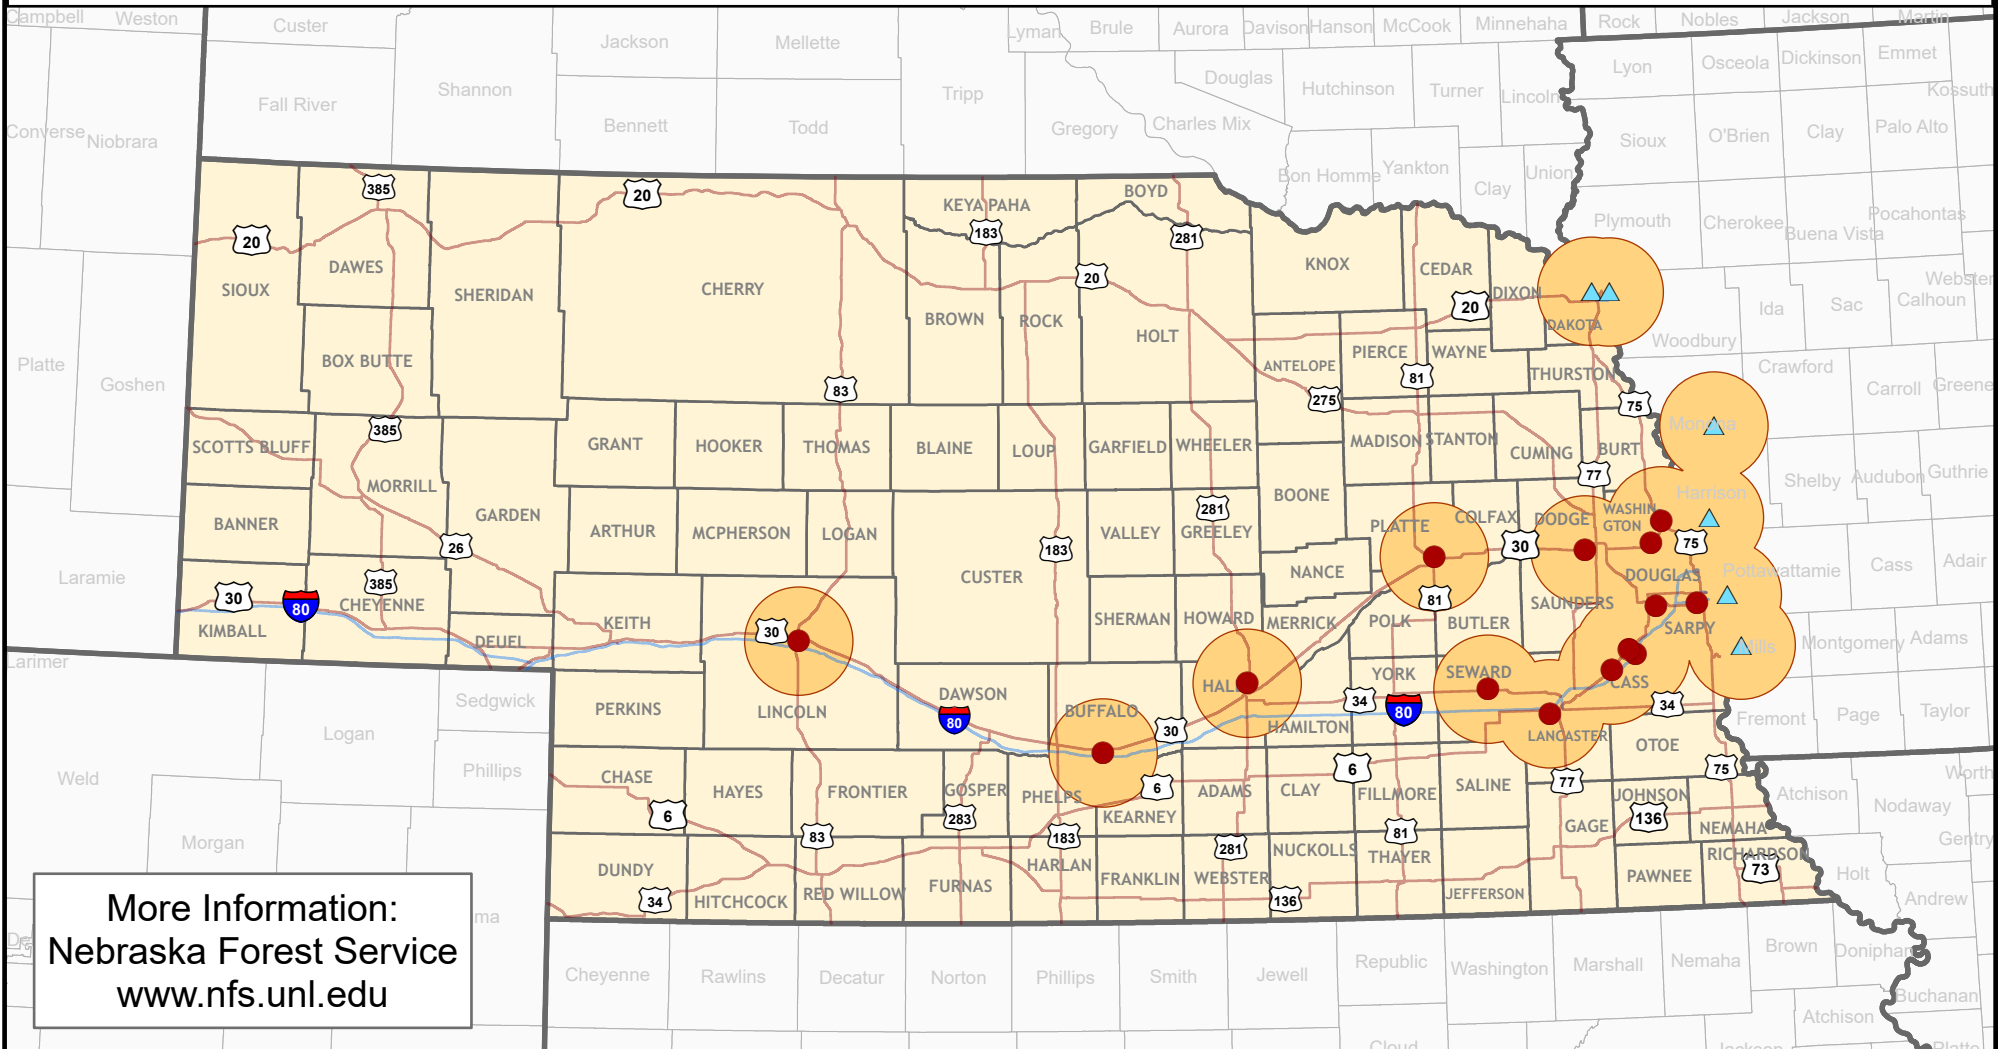

# Emerald Ash Borer (EAB) Detections in Nebraska

With 15-Mile Treatment Consideration Zones

07/13/23

More Information:  
Nebraska Forest Service  
[www.nfs.unl.edu](http://www.nfs.unl.edu)

0 15 30 45 60  
Miles

## EAB Location Information

- Initial County Infestations
- Treatment Consideration Zone
- ▲ Infestation in Neighboring State

- The area within 15 miles of a known EAB location.  
- Ash trees located in these zones are at higher risk for infestation. High value trees in good condition may be worth protecting with treatments.